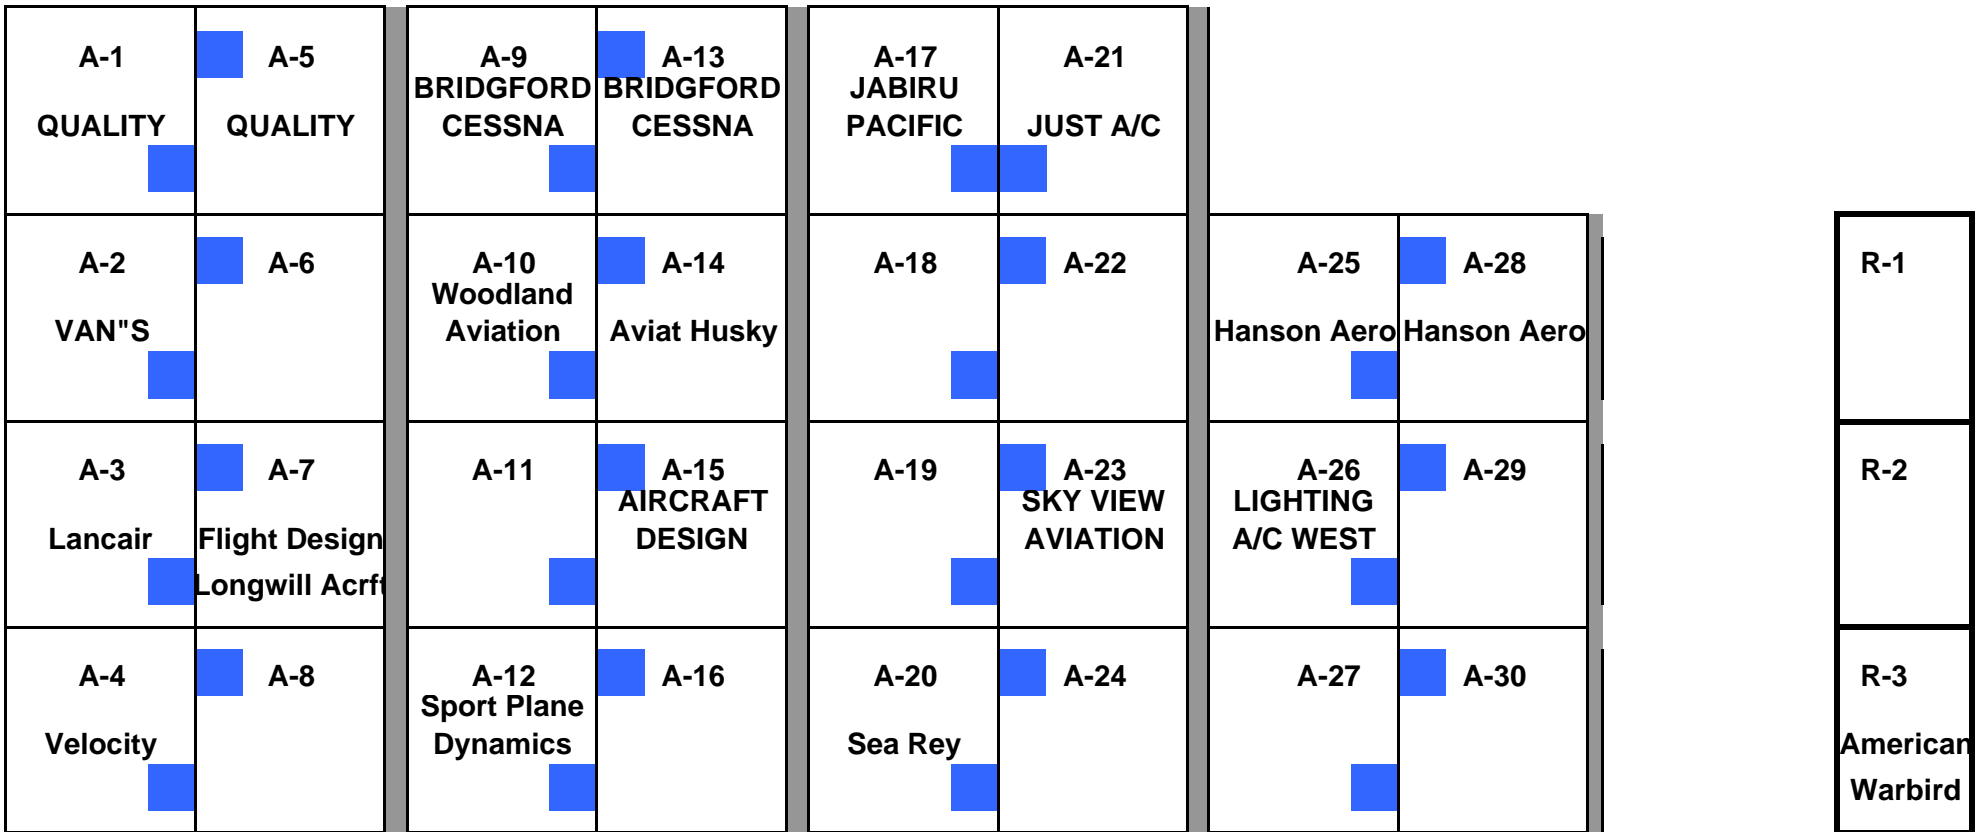

Aircraft Space Layout 200905/22

 = tent 10' X 10'

40' X 45' space

 Aisles '= 50'